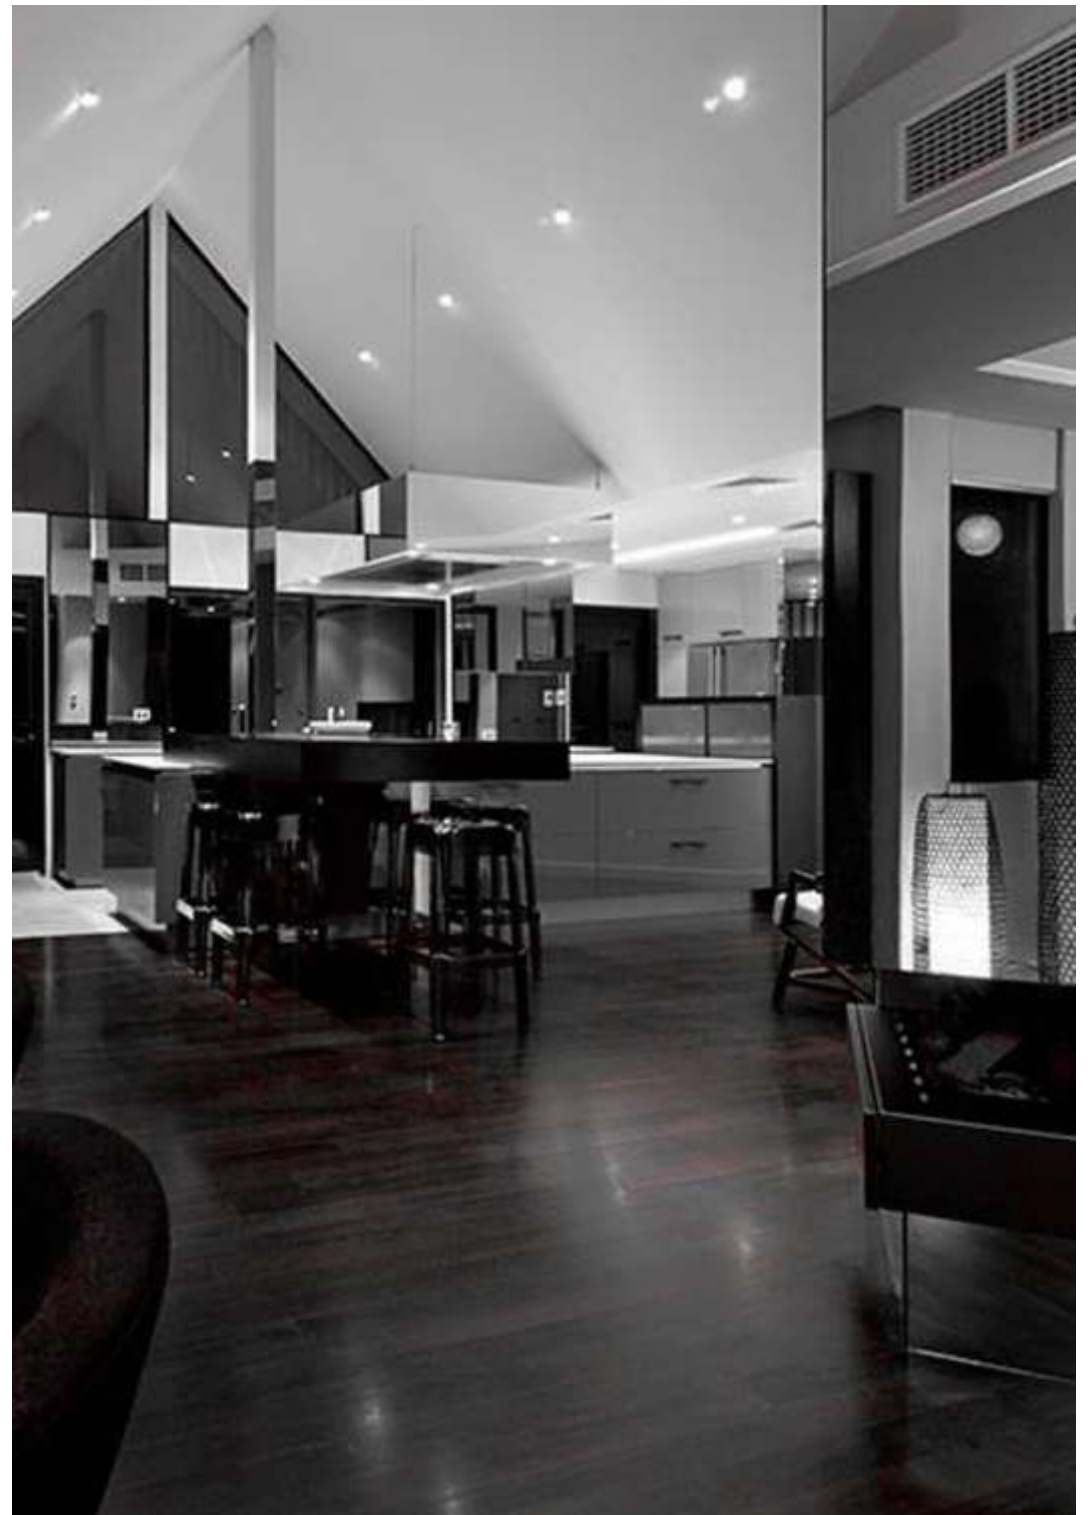

- 1. Sofa CODE DR1001
- 2. Coffee Table CODE DR1002
- 3. Rattan Stools CODE DR1003
- 4. Rattan Sofa CODE DR1004

Riverview Terrace

- Descriptions:
- 1. 2 Seater Sofa CODE RV1001
 - 2. Coffee Table CODE RV1002
 - 3. Rug CODE RV1003
 - 4. Lounge Chair CODE RV1004

Descriptions:

- 1. Side Table CODE RV1005
- 2. Night Lamp CODE RV1006
- 3. Bed Frame CODE RV1007
- 4. Queen Size Mattress CODE RV1008
- 5. Console CODE RV 1009

Descriptions:

- | | |
|------------------------------|-------------|
| 1. Outdoor Teak Dining Table | CODE RV1010 |
| 2. Outdoor Dining Chair | CODE RV1011 |
| 3. Round Teak Stool | CODE RV1012 |
| 4. Outdoor Single Seat Sofa | CODE RV1013 |
| 5. Coffee Table | CODE RV1014 |